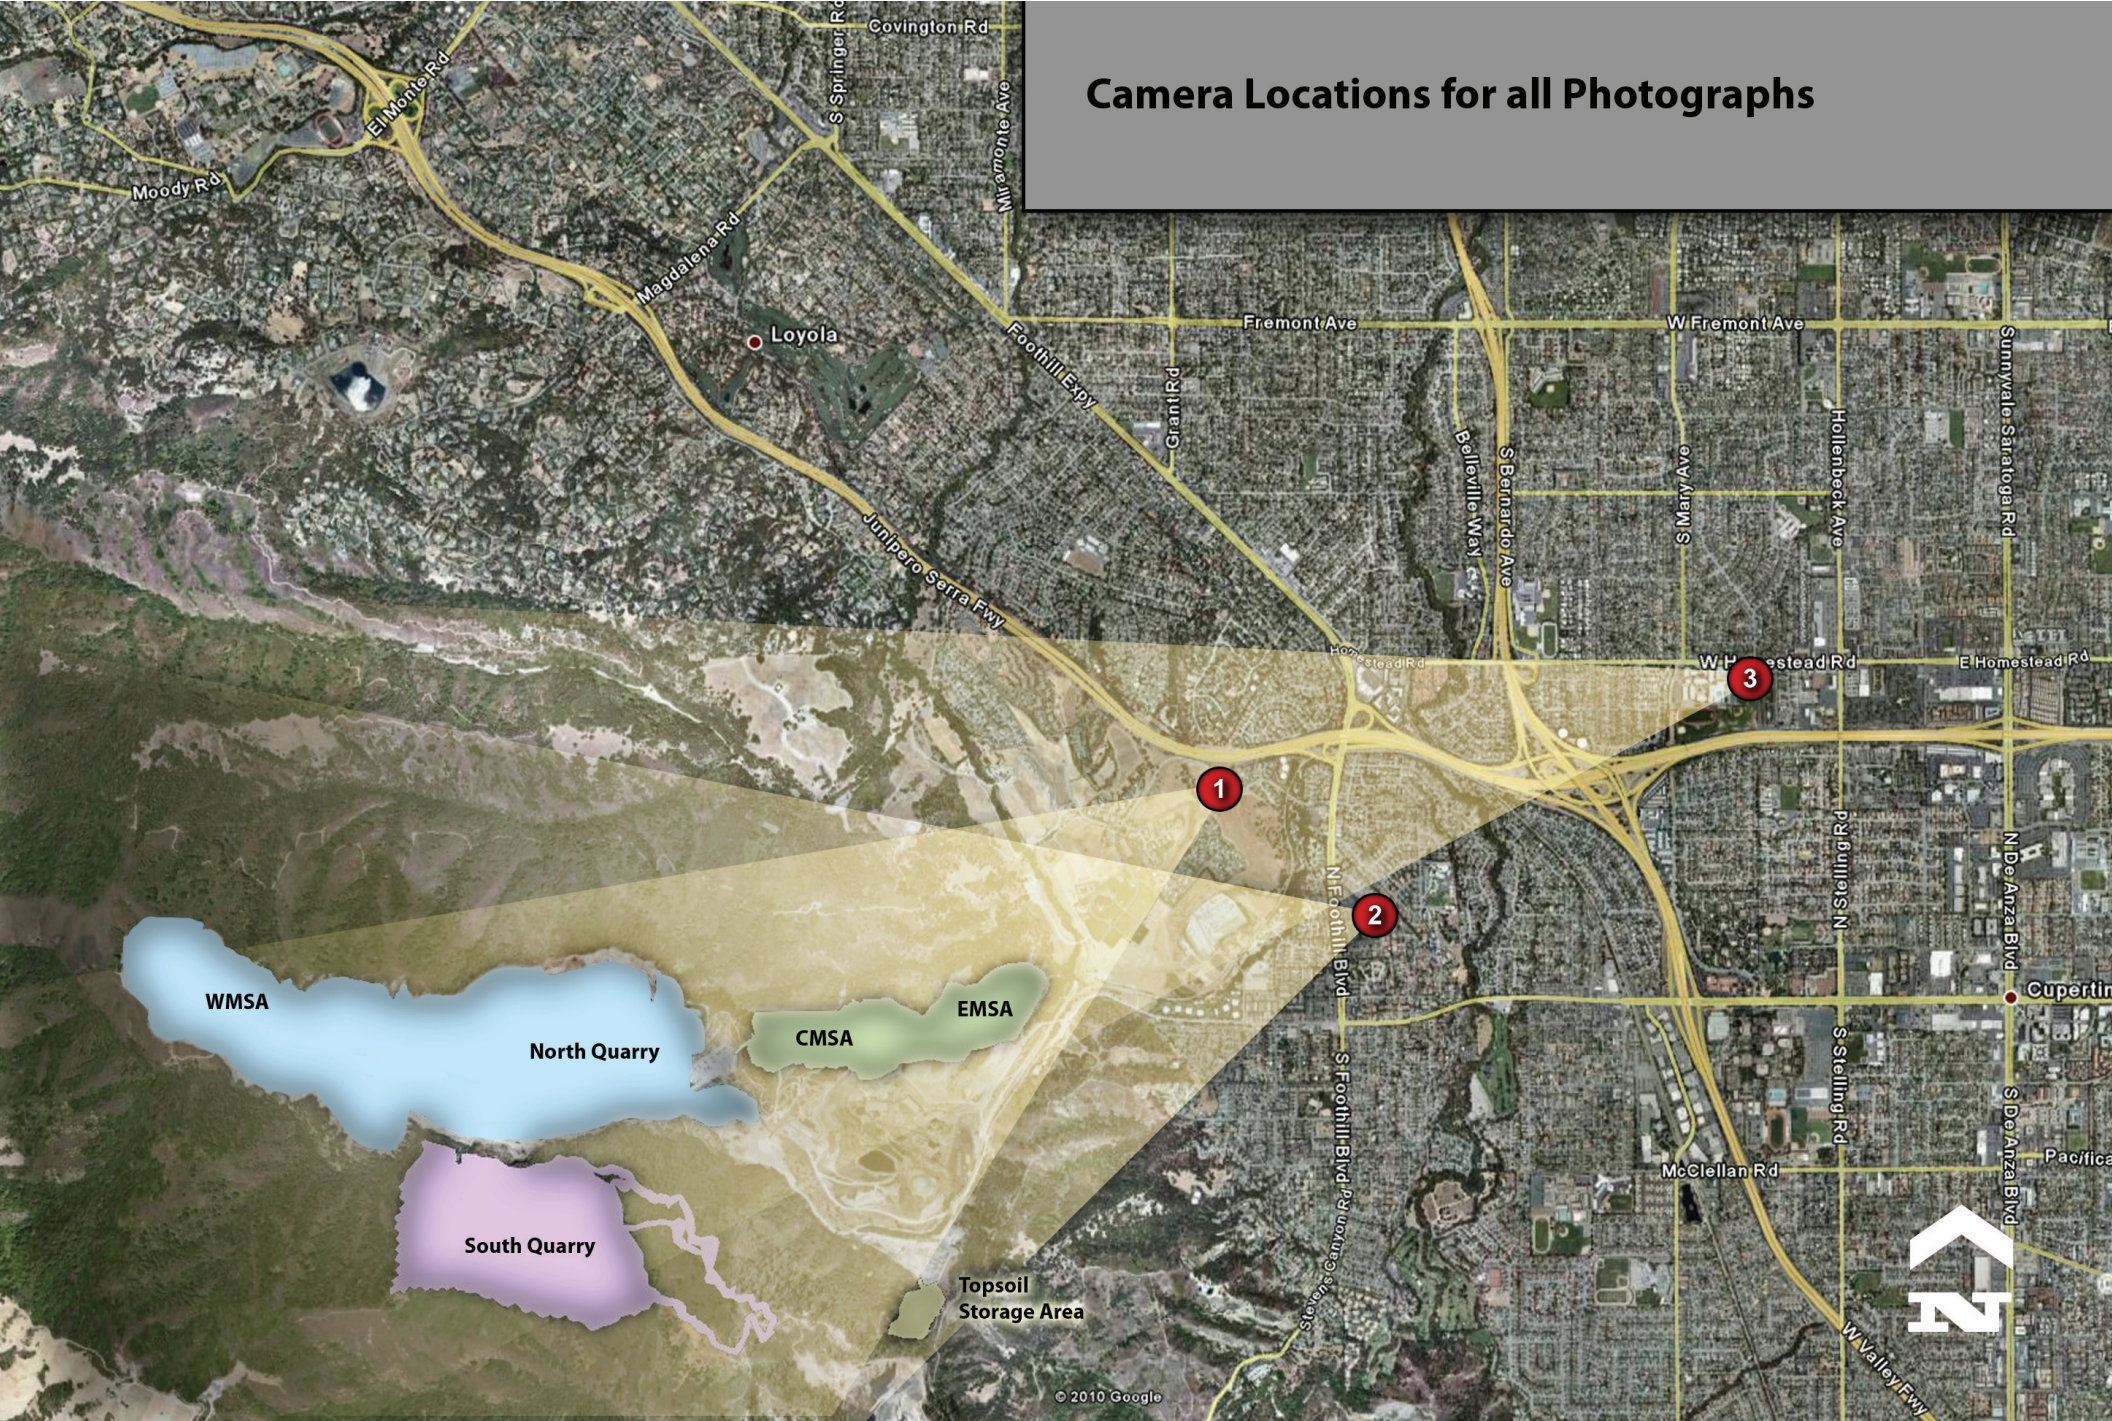

# Camera Locations for all Photographs

## View 1

Photograph 1 is located in a residential neighborhood off of Cristo Rey Dr. near highway 280 looking Southwest.

**View 1 - Existing**

## View 1 - Phase 1

This view is located Northeast of the quarries in a Residential neighborhood near the cross streets of Cristo Rey Dr. and Highway 280 looking Southwest.

South Quarry  
Road

EMSA

CMSA

## View 1 - Phase 2

This view is located Northeast of the quarries in a Residential neighborhood near the cross streets of Cristo Rey Dr. and Highway 280 looking Southwest.